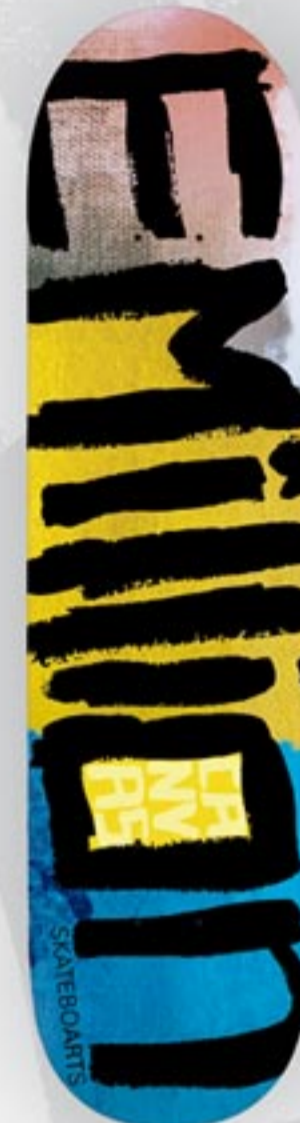

PHOTOGRAPHER SERIES

by Florian Hopfensperger by Daniel Obradovic

by Daniel Wagner by Christoph Maderer

Burny meets Bangkok 7,75

Atmos 7,75

Pattern 7,875

Lolli 8,0

LOGO SERIES

Logo Canvas Yellow 7,375

Logo Canvas Red 7,5

Logo Canvas Pink 7,625

Logo Canvas Blue 7,75

Logo Canvas Turquoise 7,875

Logo Canvas Purple 8,0

ART SERIES

Fakeland 7,5

Sacred City 7,5+7,625

From Heaven to Hell 7,625+7,75

Logobabe 7,75+7,875

GO-SKATE SERIES

Go Skate Grey 7,5

Go Skate Blue 7,625

Go Skate Purple 7,75

Go Skate Turquoise 7,875

Go Skate Orange 8,0

Go Skate Black 8,125

WHEELS
Hardness 100A

Norbert Szombati
Wheel 51mm
Slim Cut (29mm)

Logo Wheel
50mm Yellow
Slim Cut (29mm)

Logo Wheel
51mm Turquoise
Slim Cut (29mm)

Logo Wheel
52mm Pink
Slim Cut (29mm)