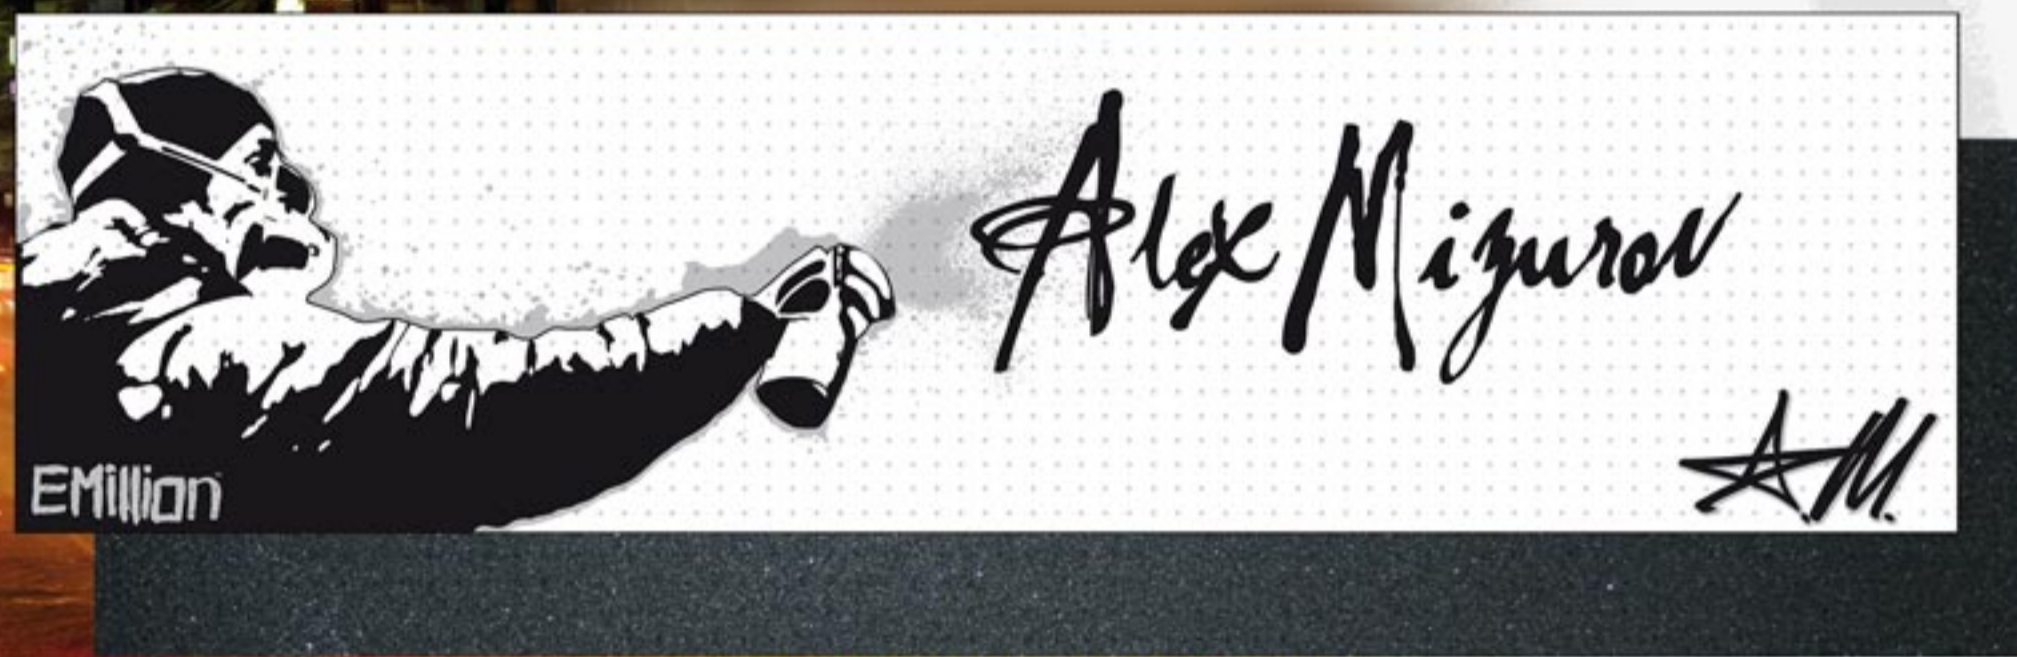

Logo Wheel
53mm Blue
Slim Cut (29mm)

Logo Wheel
54mm Red
Regular (32mm)

Logo Wheel
55mm Purple
Regular (32mm)

Logo Wheel
56mm Green
Regular (32mm)

Logo Wheel
58mm Orange
Regular (32mm)

GRIP TAPE

Alex Mizurov perforated Griptape
„anti-bubble“ black