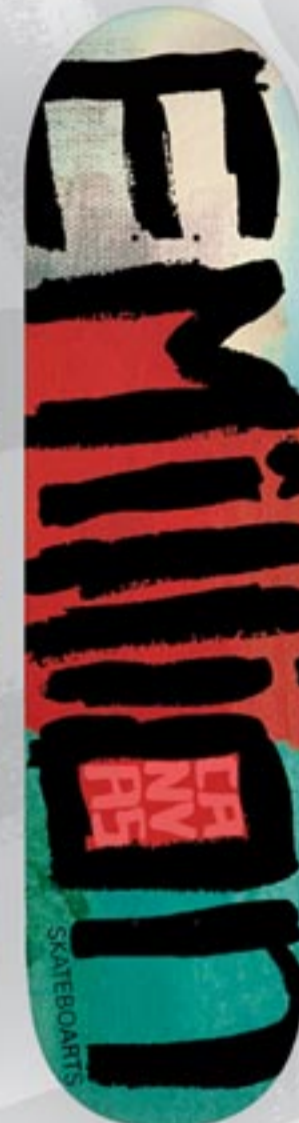

PHOTOGRAPHER SERIES

by Florian Hopfensperger by Daniel Obradovic

by Daniel Wagner by Christoph Maderer

Burny meets Bangkok 7,75

Atmos 7,75

Pattern 7,875

Lolli 8,0

LOGO SERIES

Logo Canvas Yellow 7,375

Logo Canvas Red 7,5

Logo Canvas Pink 7,625

Logo Canvas Blue 7,75

Logo Canvas Turquoise 7,875

Logo Canvas Purple 8,0

ART SERIES

Fakeland 7,5

Sacred City 7,5+7,625

From Heaven to Hell 7,625+7,75

Logobabe 7,75+7,875

GO-SKATE SERIES

Go Skate Grey 7,5

Go Skate Blue 7,625

Go Skate Purple 7,75

Go Skate Turquoise 7,875

Go Skate Orange 8,0

Go Skate Black 8,125

WHEELS
Hardness 100A

Norbert Szombati
Wheel 51mm
Slim Cut (29mm)

Logo Wheel
50mm Yellow
Slim Cut (29mm)

Logo Wheel
51mm Turquoise
Slim Cut (29mm)

Logo Wheel
52mm Pink
Slim Cut (29mm)